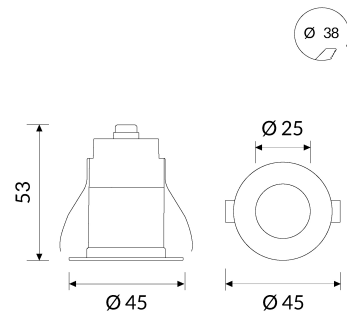

## HALL LED DEEP Mini

Miniaturized downlight for spot lighting. CRI>90

CODE		FLUX	SIZE	CERTIFICATIONS
38VM3K412	3W 12° 4000K	178lm	Ø 45mm	    

### Optic

Polycarbonate lens  
CUT OFF > 60°.