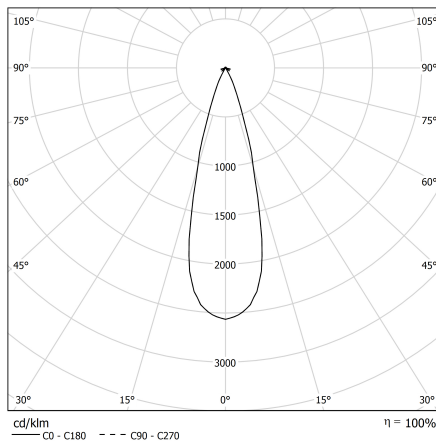

## HALL LED DEEP Mini

Miniaturized downlight for spot lighting. CRI>90

CODE		FLUX	SIZE	CERTIFICATIONS
38VM3K412	3W 12° 4000K	178lm	Ø 45mm	    

### Optic

Polycarbonate lens  
CUT OFF > 60°.